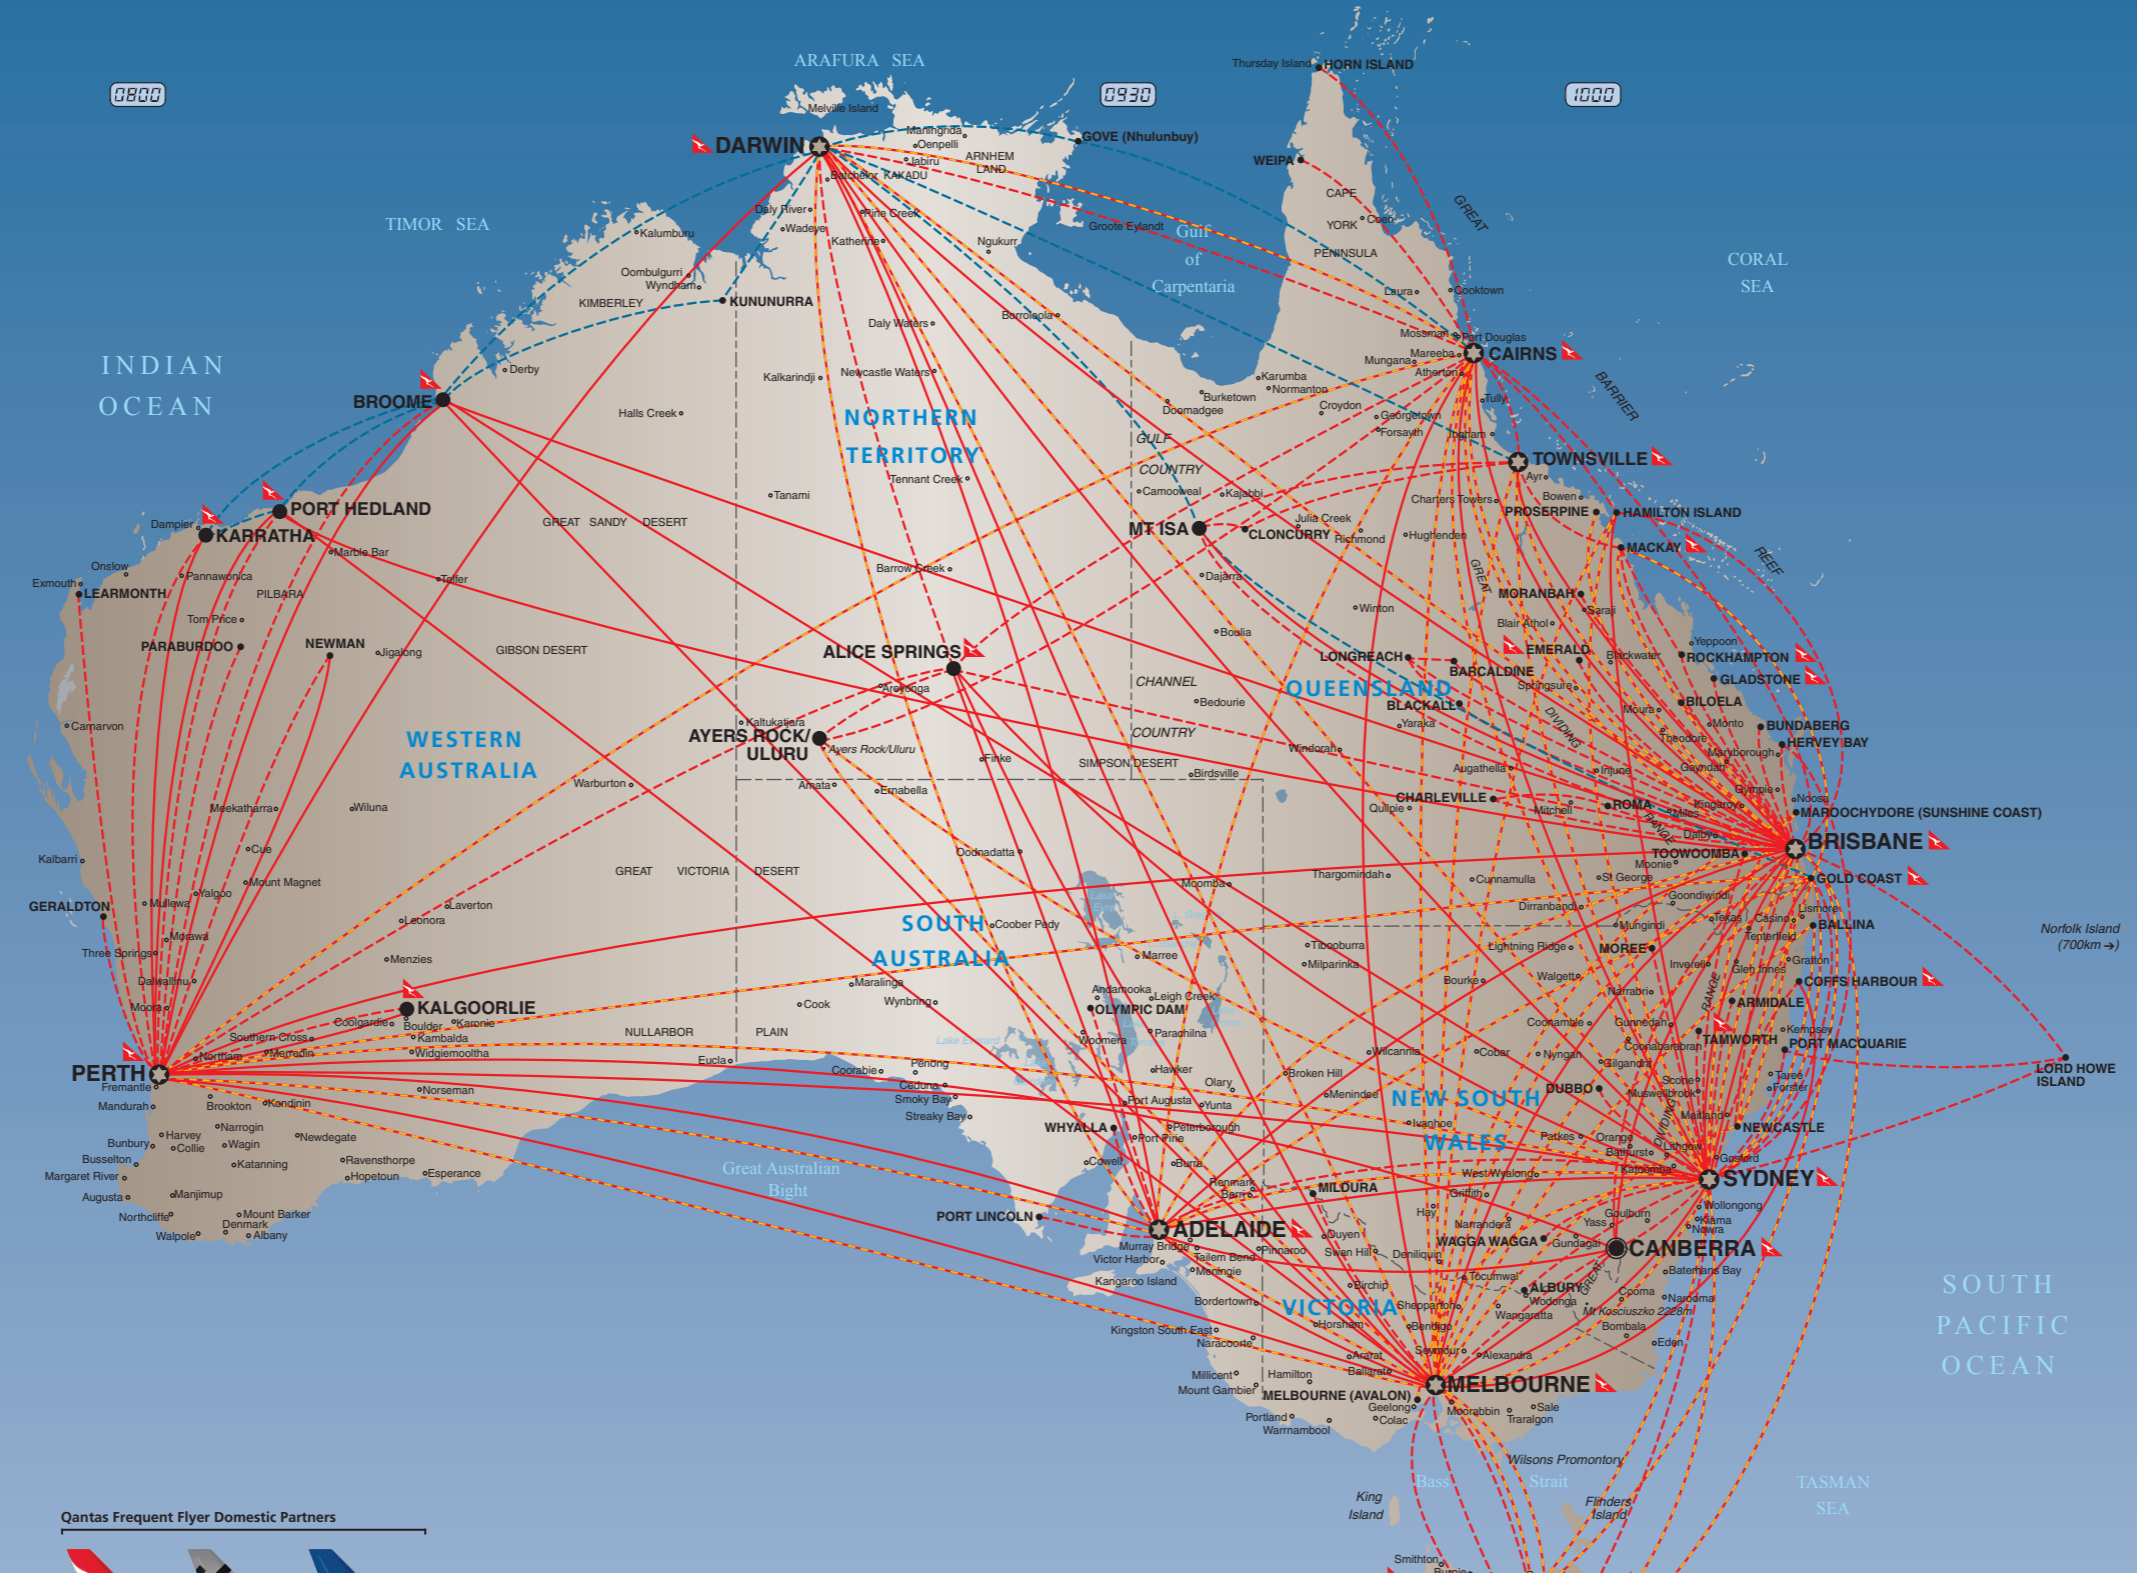

Between	and	km	time	Qantas Points (Flexible Economy earn category)*	Status credits (Flexible Economy earn category)*
ADELAIDE	Alice Springs	1315	2:05	1200*	20
	Brisbane	1618	2:45	1200*	30
	Cairns	2130	3:15	1200*	30
	Canberra	969	1:45	1200*	20
	Darwin	2620	3:40	2200	40
	Gold Coast	1602	2:45	1200*	30
	Kalgoorlie	1656	2:35	1200*	30
	Melbourne	641	1:30	1200*	20
	Olympic Dam	515	1:30	1200*	20
	Perth	2114	3:30	1200*	30
	Port Lincoln	248	0:45	1200*	20
	Sydney	1162	2:10	1200*	20
ALBURY	Sydney	450	1:20	1200*	20
ALICE SPRINGS	Ayers Rock	332	0:50	1200*	20
	Brisbane	1963	3:05	1200*	30
	Cairns	1454	2:20	1200*	30
	Darwin	1306	2:05	1200*	30
	Melbourne	1858	2:50	1200*	30
	Perth	1975	3:05	1200*	30
	Sydney	2016	3:10	1200*	30
ARMIDALE	Sydney	380	1:15	1200*	20
AVON	Brisbane	1432	2:25	1200*	30
	Sydney	252	1:35	1200*	20
AYERS ROCK	Cairns	1786	2:45	1200*	30
	Perth	1643	2:35	1200*	30
	Sydney	2174	3:25	1200*	30
BALLINA	Melbourne	1275	2:10	1200*	20
	Sydney	606	1:20	1200*	20
BARCALDINE	Brisbane	898	2:20	1200*	20
	Longreach	98	0:30	1200*	20
BILOELA	Brisbane	420	1:15	1200*	20
BLACKALL	Brisbane	635	2:10	1200*	20
	Longreach	158	0:35	1200*	20
BRISBANE	Broome	3325	5:10	2200	40
	Bundaberg	287	0:55	1200*	20
	Cairns	1380	2:20	1200*	30
	Canberra	956	2:10	1200*	20
	Charleville	687	1:50	1200*	20
	Darwin	2849	4:00	2200	40
	Emerald	651	1:45	1200*	20
	Gladstone	434	1:15	1200*	20
	Hamilton Island	987	1:40	1200*	20
	Hervey Bay	231	0:50	1200*	20
	Karratha	3748	5:20	2200	40
	Launceston	1663	2:35	1200*	30
	Longreach	989	2:15	1200*	20
	Lord Howe Island	737	2:05	1200*	20
	Mackay	797	1:45	1200*	20
	Melbourne	1380	2:30	1200*	30
	Moranbah	779	2:05	1200*	20
	Mount Isa	1570	2:30	1200*	30
	Newcastle	614	1:40	1200*	20
	Perth	3695	5:40	2200	40
	Port Hedland	3586	5:30	2200	40
	Proserpine	894	1:40	1200*	20
	Rockhampton	918	1:25	1200*	20
	Roma	440	1:15	1200*	20
	Sydney	750	1:35	1200*	20
	Townsville	1111	2:05	1200*	20
BROOME	Darwin	1111	1:50	1200*	20
	Karratha	649	1:15	1200*	20
	Kunururra	731	1:25	1200*	20
	Melbourne	3107	4:35	2200	40
	Perth	1677	2:30	1200*	30
	Port Hedland	464	0:55	1200*	20
	Sydney	3282	5:15	2200	40
CAIRNS	Darwin	1674	2:35	1200*	30
	Gold Coast	1483	2:30	1200*	30
	Gove	1087	1:50	1200*	20
	Hamilton Island	912	1:25	1200*	20
	Horn Island	912	2:05	1200*	20
	Melbourne	2312	3:25	1200*	30
	Perth	3430	5:00	2200	40
	Sydney	1970	3:10	1200*	30
	Townsville	284	1:00	1200*	20
	Weipa	629	1:20	1200*	20
CANBERRA	Darwin	3138	4:25	2200	40
	Melbourne	469	1:25	1200*	20
	Perth	3083	4:35	2200	40
	Sydney	236	0:55	1200*	20
CHARLEVILLE	Roma	249	0:45	1200*	20
CLONCURRY	Mount Isa	105	0:25	1200*	20
	Townsville	673	1:45	1200*	20
COFFS HARBOUR	Sydney	441	1:15	1200*	20
DARWIN	Gove	646	1:15	1200*	20
	Kunururra	440	1:00	1200*	20
	Melbourne	3131	4:25	2200	40
	Mount Isa	1296	1:50	1200*	30
	Perth	2649	3:50	2200	40
	Sydney	3151	4:40	2200	40
	Townsville	1860	2:45	1200*	30
DEVONPORT	Melbourne	410	1:15	1200*	20
DUBBO	Sydney	306	1:05	1200*	20
GERALDTON	Perth	369	1:05	1200*	20
GLADSTONE	Rockhampton	94	0:25	1200*	20
GOLD COAST	Hobart	1716	2:35	1200*	30
	Melbourne	1328	2:20	1200*	30
	Newcastle	338	1:10	1200*	20
	Perth	3618	5:45	2200	40
	Sydney	678	1:30	1200*	20
HAMILTON ISLAND	Melbourne	1965	2:55	1200*	30
	Sydney	1924	2:30	1200*	30
HOBART	Melbourne	615	1:15	1200*	20
	Sydney	1039	1:55	1200*	20
KALGOORLIE	Perth	537	1:05	1200*	20
KARRATHA	Melbourne	3289	4:50	2200	40
	Perth	1248	2:00	1200*	30
	Port Hedland	197	0:35	1200*	20
	Sydney	3676	5:20	2200	40
KUNURURRA	Perth	2209	3:30	1200*	30
LAUNCESTON	Melbourne	474	1:20	1200*	20
	Sydney	914	1:45	1200*	20
LEARMONTH	Perth	1093	1:40	1200*	20
LORD HOWE ISLAND	Sydney	784	2:00	1200*	20
	Port Macquarie	587	1:35	1200*	20
MACKAY	Rockhampton	779	0:50	1200*	20
	Townsville	329	1:00	1200*	20
MAROOCHYDORE	Melbourne	1453	2:25	1200*	30
	Sydney	835	1:35	1200*	30
MELBOURNE	Mildura	456	1:20	1200*	20
	Newcastle	833	1:35	1200*	20
	Perth	2699	4:10	2200	40
	Port Hedland	3172	4:40	2200	40
	Sydney	705	1:35	1200*	20
	Townsville	2056	3:00	1200*	30
MORANBAH	Townsville	338	1:05	1200*	20
MOREE	Sydney	508	1:30	1200*	20
MOUNT ISA	Townsville	776	1:45	1200*	20
NEWMAN	Perth	1018	1:45	1200*	20
PARABURDOO	Perth	989	1:40	1200*	20

Qantas Frequent Flyer Domestic Partners

International Gateway Port
National Capital
Content correct as of May 2015
© MAPgraphics, Brisbane 2015 Since 1989

- Location of The Qantas Clubs or Qantas Regional lounges
- Qantas routes
- Jetstar routes
- QantasLink routes
- Routes operated by other airlines for Qantas

Be a Qantas Frequent Flyer going places

Qantas Frequent Flyers have the opportunity to be rewarded for their everyday journeys - on the ground and in the air. It's a wider world than simply earning Qantas Points when flying with Qantas and 35 partner airlines and their affiliates to over 1,000 destinations¹.

Surprising places to earn Qantas Points

Have you hit our Online Mall² yet? It's home to 29 top local and international stores including eBay, David Jones and NET-A-PORTER.COM. You can now earn points shopping for virtually anything - from furniture to fridges, lipstick to laptops, toys to towels, uber fashion to undies!

Go shopping at qantaspoints.com/onlinemall

A new way to use points for a well-earned reward

The latest way to use your Qantas Points to be rewarded is with Bid Now Upgrades³. These are available by invitation only for selected Qantas flights. If you receive a Bid Now Upgrade invitation, you have the opportunity to make an upgrade offer to a more premium cabin using a combination of Qantas Points and money.

Find out more at qantas.com/bidnowupgrades

To discover more about how you can be rewarded as a Qantas Frequent Flyer, on the ground and in the air, visit qantaspoints.com

Important Information
¹ You must be a Qantas Frequent Flyer member to earn and redeem Qantas Points. A joining fee may apply. Membership and the earning and redemption of Qantas Points are subject to the Qantas Frequent Flyer program terms and conditions available at qantas.com/terms
² Individual retailer terms and conditions apply; please check the individual retailer's pages for full terms. Visit qantaspoints.com/onlinemall for more information.
³ Bid Now Upgrade invitations will be sent and offers will be accepted or rejected in Qantas' sole and absolute discretion. See qantas.com/bidnowupgrades for full terms and conditions.